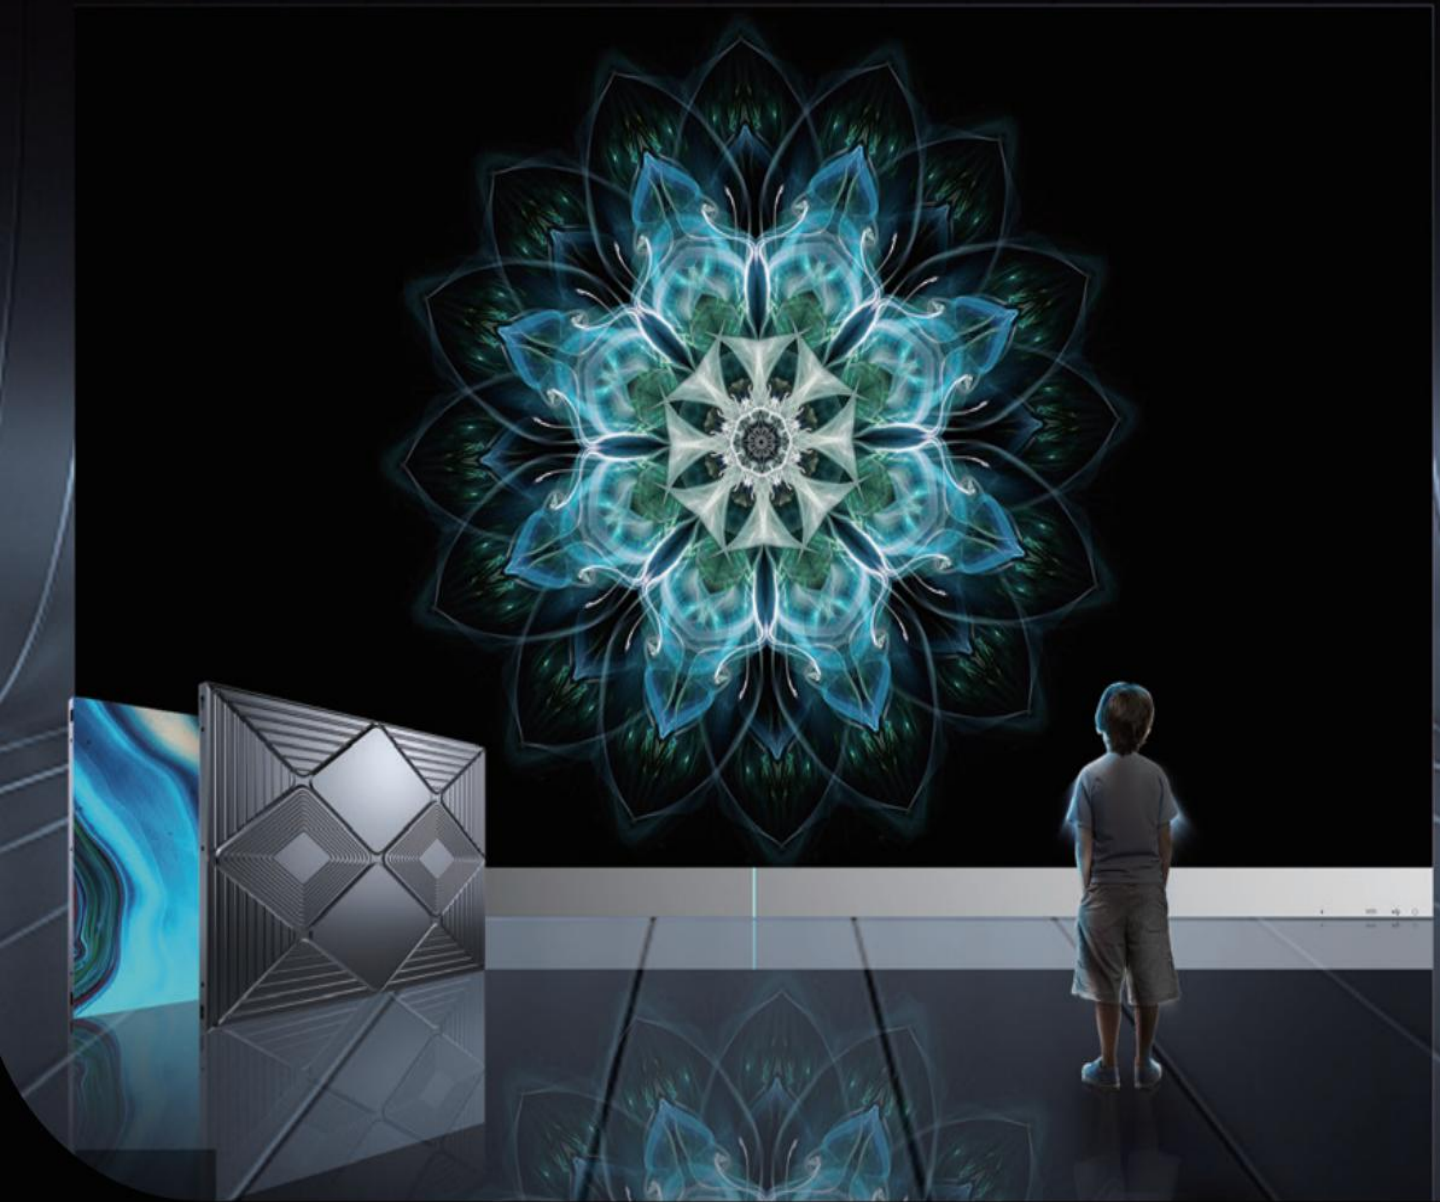

Dream Wall

All-In-One Solution

Dream Wall

Super Screen Size: 110", 130", 138", 165"

Enhancing your visual experience

Maximize your conference experience

With optional DCI-P3 color gamut

Technology

D-cinema Direct View

HRC12 Scratch Hardness
IP67 Front Panel Protection

High Dynamic Range

Clearly refined visuals

Optional installation

AET's Dream Wall is perfect for conference room, command room and home theater with easy access by:

Easy to control with the remote control switch, can remotely operate the screen, turn on/off remotely by one button.

On-Wall-Touch Control

Real-time and fluent writing for efficient collaboration. And On-Wall touch control system can support 10 touch points at the same time. Only available for 110"/130"/138".