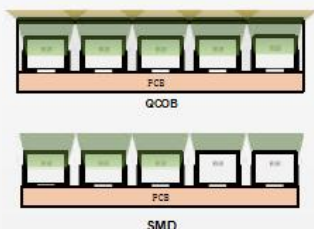

Built-in Speakers

Feature Details

DCP

The Dream Wall overcomes these challenges through the AET Dual Channel Process Technology (DCP) that maintains R/G/B gradation and delivers precise, detail-riched hues in low-brightness indoor environments. Rigorous calibration and real-time camera sub-pixel calibration fine-tune all sub-pixels for 100% uniform brightness at lower brightness color chromaticity 0,08nits to higher one 1000nits.

Multiple Interfaces

The Dream Wall has several input/output interfaces. HDMI, USB, Bluetooth 5.0, RJ 45, etc., for various application scenarios.

QCOB

AET's QCOB patented panel packaging technology converts light of the LED beads into surface refraction which expands a much wider viewing angle. LEDs sealed with a layer of high temperature glue helps The Dream Wall series displays working stably even in the -20°C environment